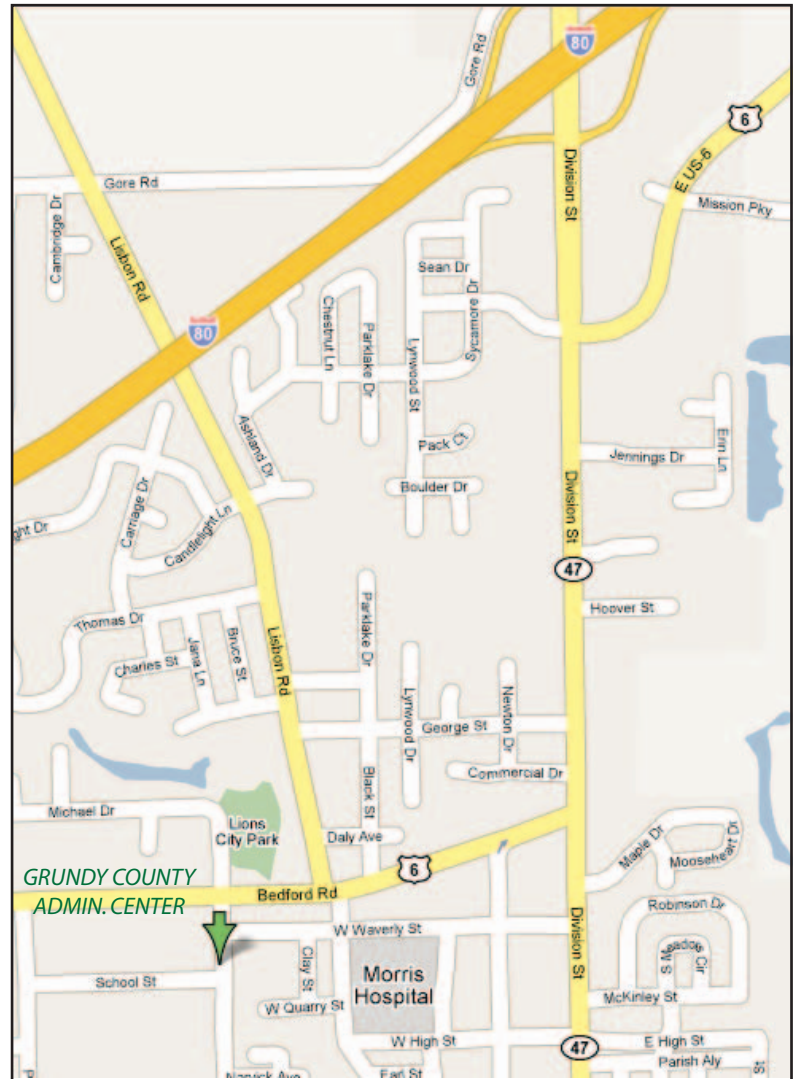

Exit at Morris IL Route 47 exit (#112). If coming from the east, turn LEFT onto Route 47 and travel south. If coming from the west, turn RIGHT onto Route 47 and travel south.

Turn RIGHT where Route 6 splits off from IL 47 and goes west (this is at the Walgreens corner).

From Route 6 (east of Morris):

Travel west on U.S. Route 6 to where it intersects with State Route 47 (by Morris Wal-Mart).

Turn LEFT onto Route 47/Route 6 and travel south.

Turn RIGHT where Route 6 splits off and goes west (this is at the Walgreens corner).

From Route 47 (north of Morris):

Enter Morris City limits just north of Interstate 80 and continue south on Route 47 as it merges with Route 6.

Turn RIGHT where Route 6 splits off and goes west (this is at the Walgreens corner).

From Route 47 (south of Morris):

Enter Morris City limits south of the Illinois River bridge and continue north on Route 47, going past the downtown area and over the railroad viaduct.

At Bedford Road/Route 6 (Jewel Store at corner), turn LEFT and continue west past the Lisbon Road traffic light until you reach the UNION STREET intersection. Turn LEFT on Union Street and then make an immediate RIGHT into the Grundy County Administration Center Parking Lot. The Center is a large, brown brick, Prairie-style structure.